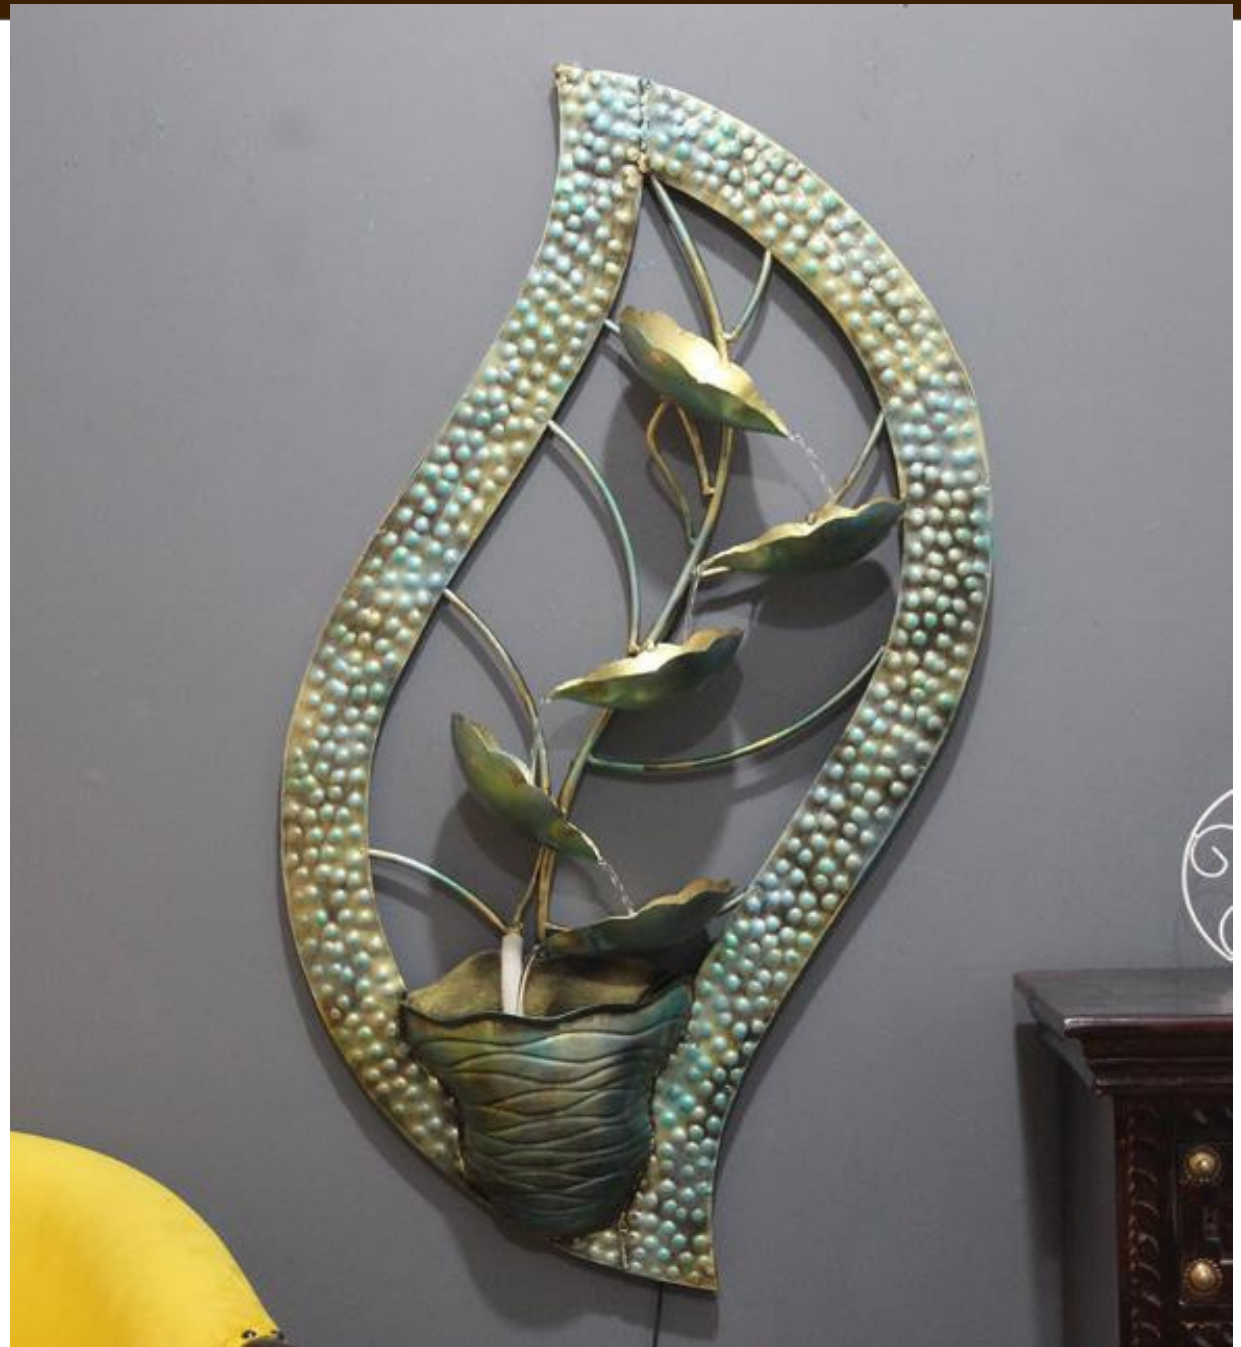

DECO METAL WALL ART

CODE :- JDH094

SIZE (INCH):-30x2x25

MRP - 11100

EXCLUSIVE METAL LEAF
WALL DECOR MOUNTED
WATER FOUNTAIN FOR YOUR
HOME & OFFICE DÉCOR

CODE :- JDH095

SIZE (INCH):-21x3x40

MRP - 11100