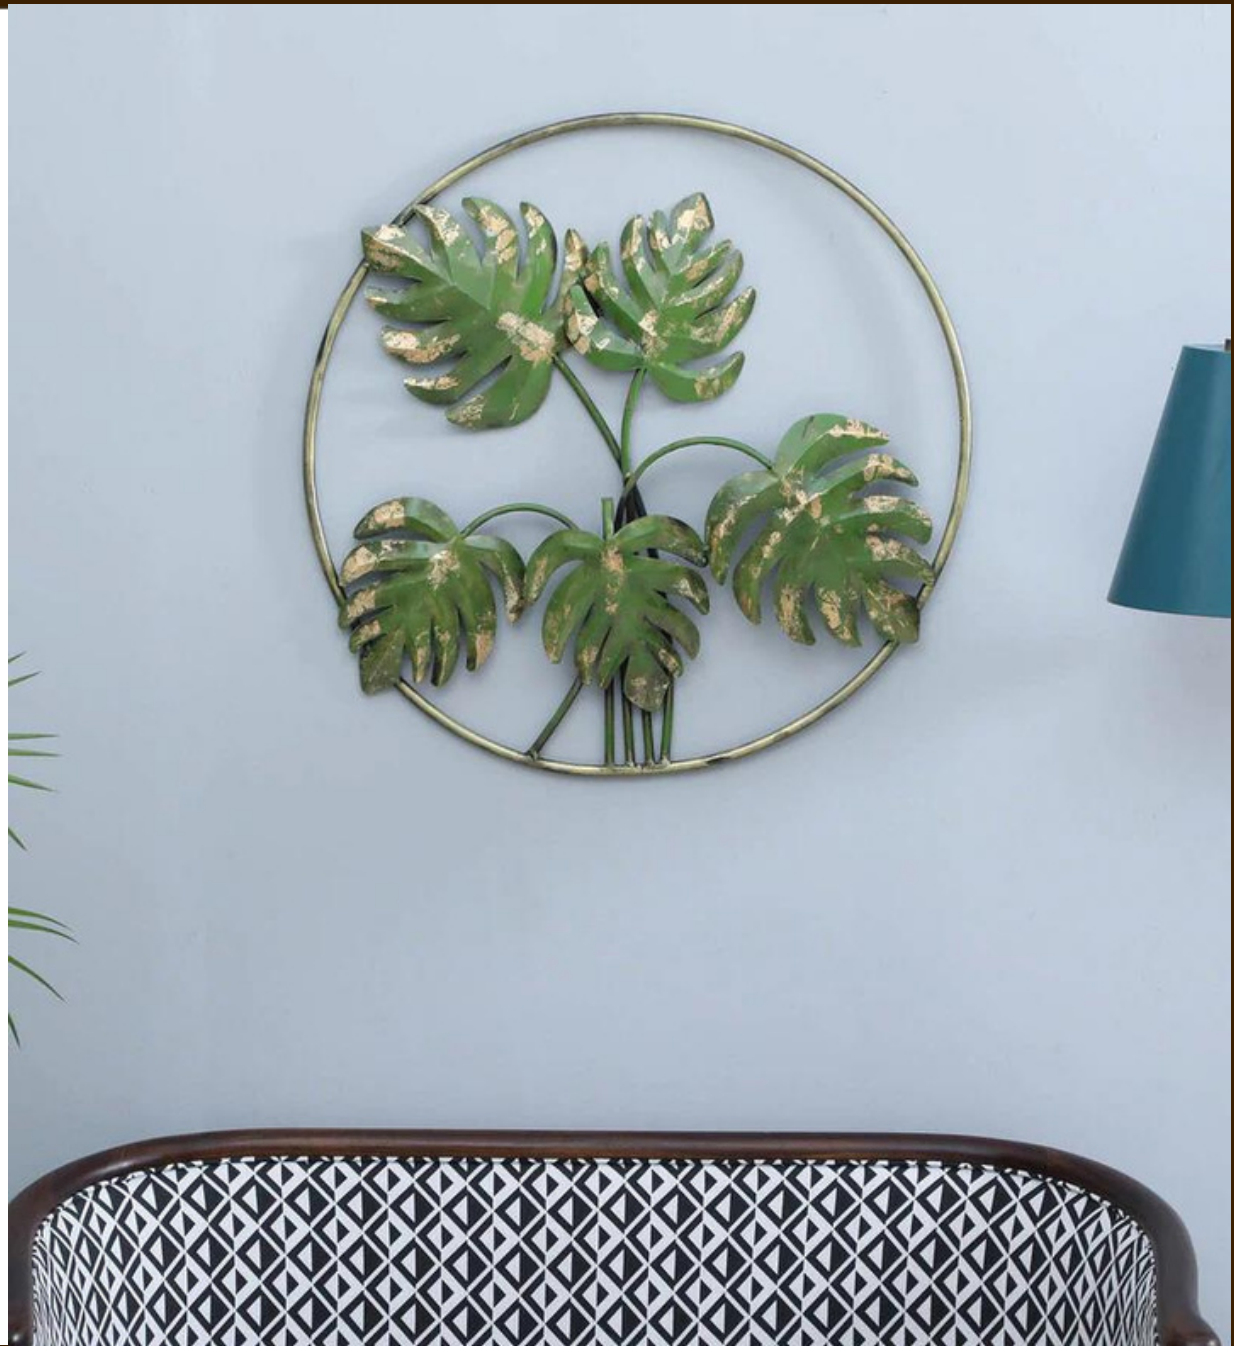

GREEN IRON PALM LEAF IN RING METAL WALL ART

CODE :- JDH058

SIZE (INCH):-29x1x29

MRP - 4900