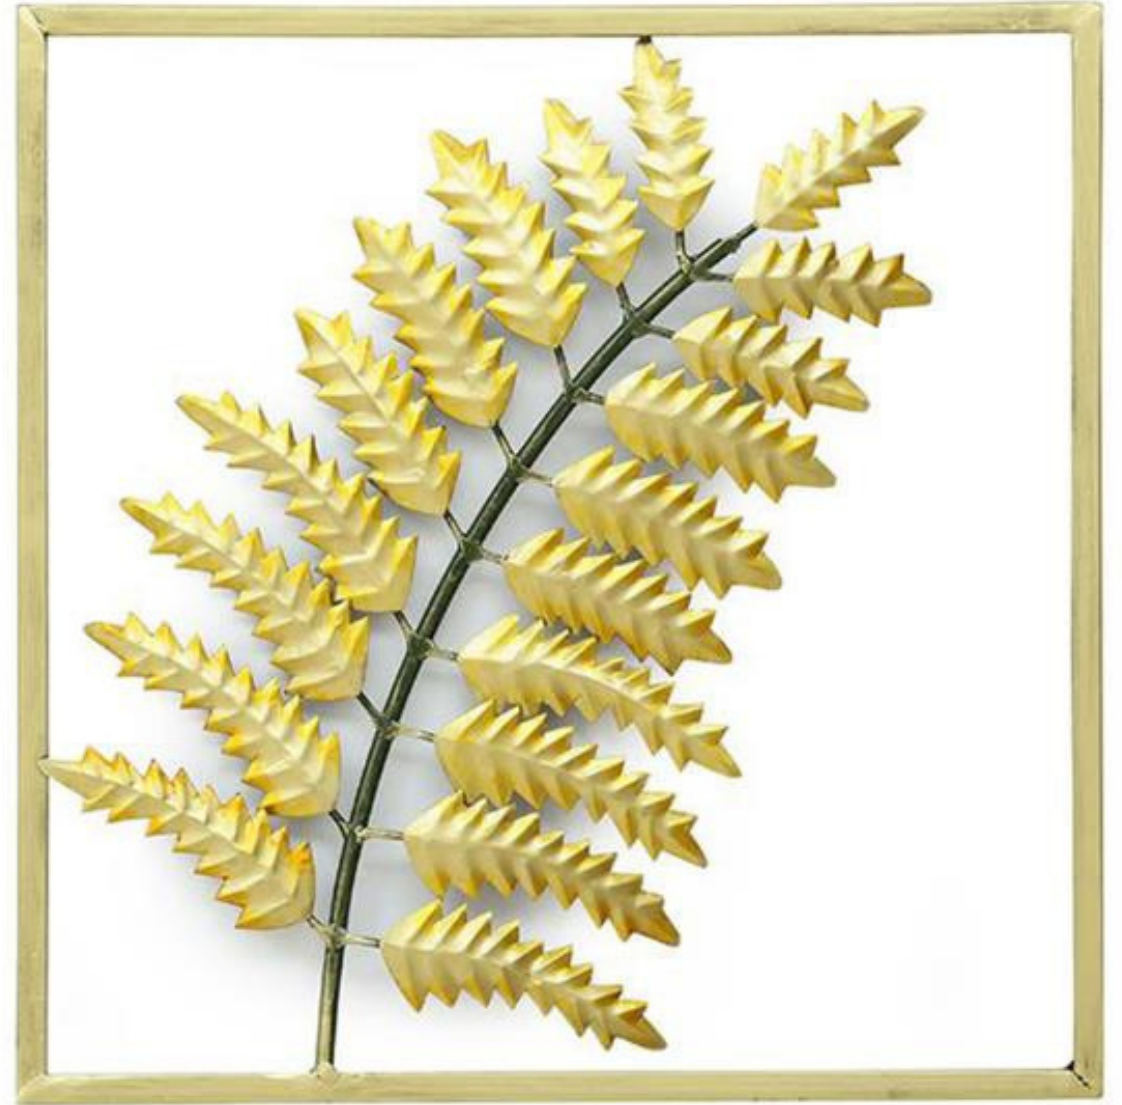

BEATRICE WALL DÉCOR

CODE :- JDH092

SIZE (INCH):-17x2x17

MRP - 8500