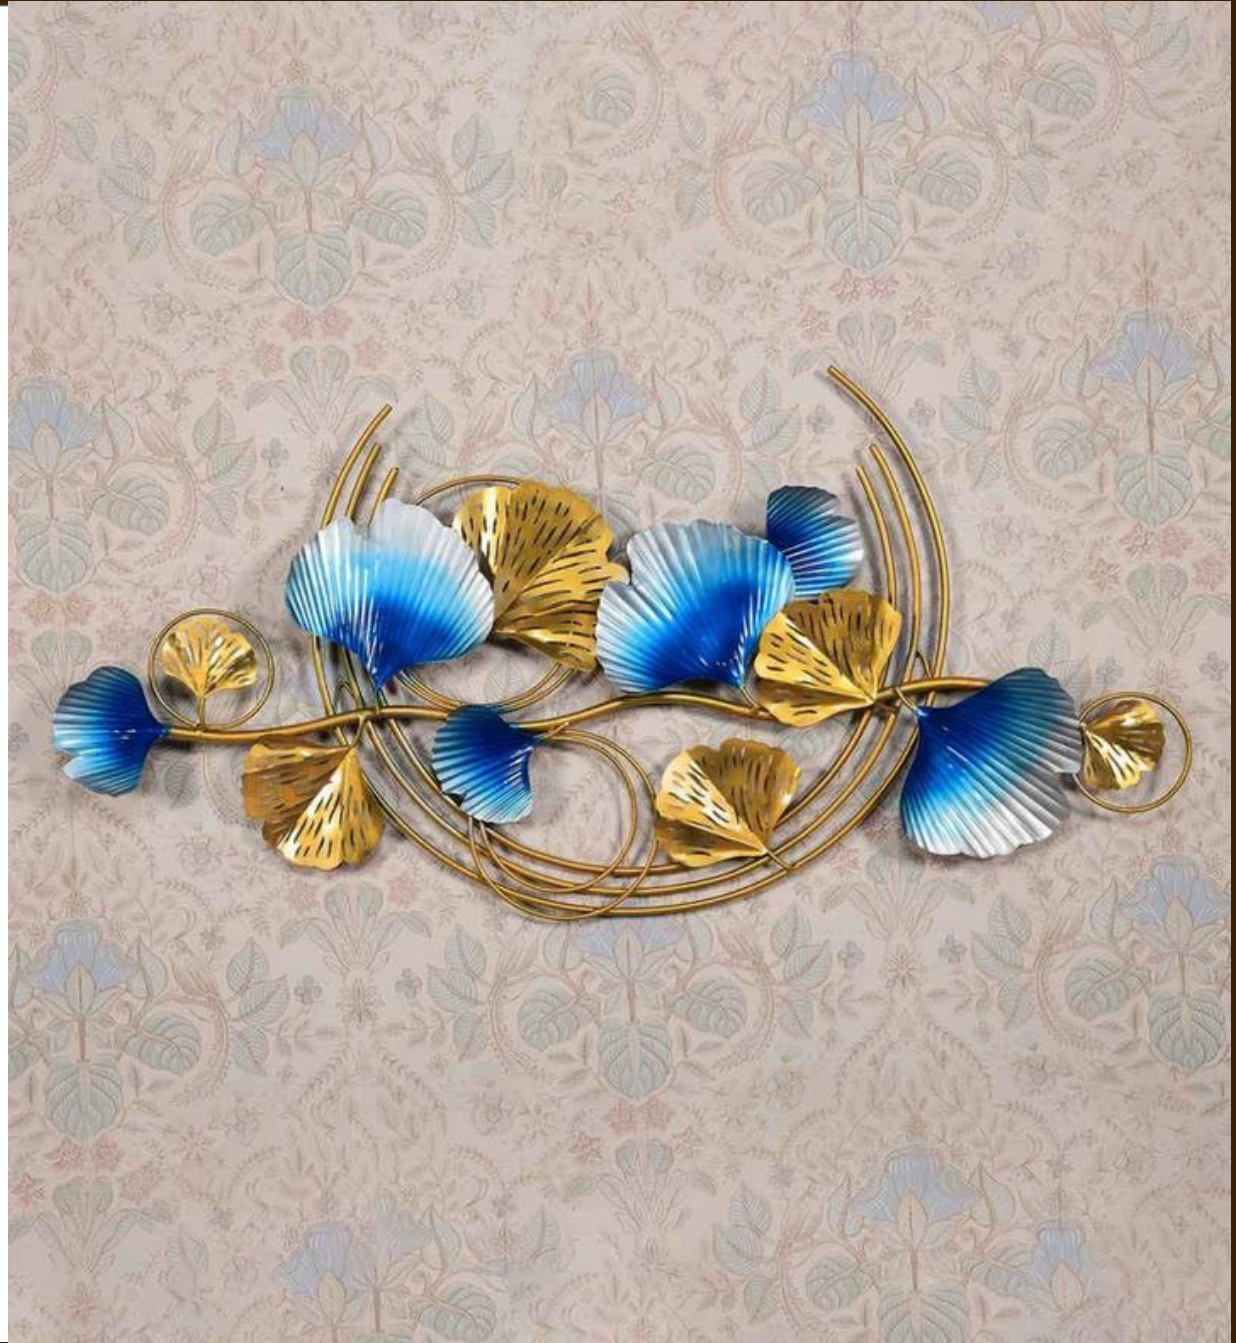

SIZE (INCH):-21x6x32

MRP - 11100

METAL GINKGO WALL ART

CODE :- JDH098

SIZE (INCH):-43x2x21

MRP - 11900

IRON FRAMED LEAF WALL ART IN GREEN

CODE :- JDH099