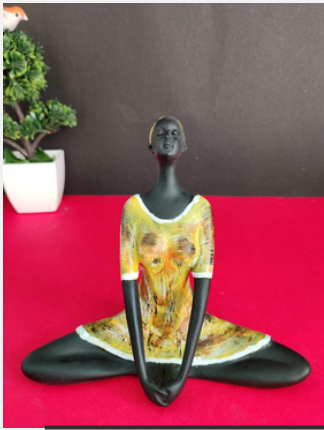

Winged Girl Sculpture

1.Size 10L x 12W x 22H Centimeters

2.Price = 1000 Rs

Men Sitting Dashing Pose Showpiece

1.Size 15L x 12W x 12H Centimeters

2.Price = 850 Rs

Bird Home Decor Figurine on Iron Stand

1.Size 25L x 5W x 5H Centimeters

Decorative Hand Sign Showpiece

1.Size 26.67L x 8.89W x 21.59H Centimeters

2.Price = 1475 Rs

Men Face Textured Showpiece

1.Size 6 inch

2.Price = 1000

Love Home Decor showpiece

1.Size Length 12" inch , Width 2 " inch, Height 9 " inch

2.Price = 1555 Rs

Feathered Love Sculpture

1.Size 15L x 12W x 19H Centimeters

2.Price = 1090 Rs

Ball-Seated Reader Sculpture

1.Size Length 5" inch , WIDTH 5" inch,
Height 11" inch.

2.Price = 930 Rs

Graceful Yoga Sculpture

1.Size 21.8L x 8.9W x 19.1H Centimeters

2.Price = 390 Rs

Thinking Men Home Decor showpiece (Set of 2)

1.Size 8.9L x 8W x 61H Centimeters

2.Price = 1090 Rs

Men's Group Standing on Ball Showpiece

1.Size 7.6L x 7.6W x 25.4H Centimeters