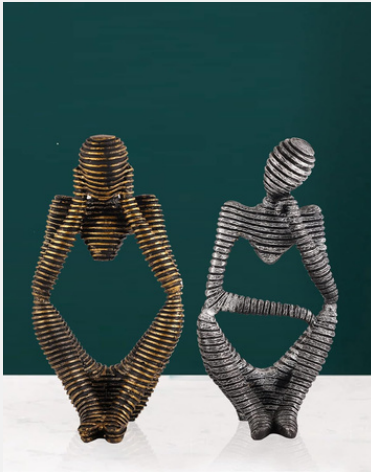

Winged Girl Sculpture

1.Size 10L x 12W x 22H Centimeters

2.Price = 1000 Rs

Men Sitting Dashing Pose Showpiece

1.Size 15L x 12W x 12H Centimeters

2.Price = 850 Rs

Bird Home Decor Figurine on Iron Stand

1.Size 25L x 5W x 5H Centimeters

Decorative Hand Sign Showpiece

1.Size 26.67L x 8.89W x 21.59H Centimeters

2.Price = 1475 Rs

Men Face Textured Showpiece

1.Size 6 inch

2.Price = 1000

Love Home Decor showpiece

1.Size Length 12" inch , Width 2 " inch, Height 9 " inch

2.Price = 1555 Rs

Feathered Love Sculpture

1.Size 15L x 12W x 19H Centimeters

2.Price = 1090 Rs

Ball-Seated Reader Sculpture

1.Size Length 5" inch , WIDTH 5" inch,
Height 11" inch.

2.Price = 930 Rs

Graceful Yoga Sculpture

1.Size 21.8L x 8.9W x 19.1H Centimeters

2.Price = 390 Rs

Thinking Men Home Decor showpiece (Set of 2)

1.Size 8.9L x 8W x 61H Centimeters

2.Price = 1090 Rs

Men's Group Standing on Ball Showpiece

1.Size 7.6L x 7.6W x 25.4H Centimeters