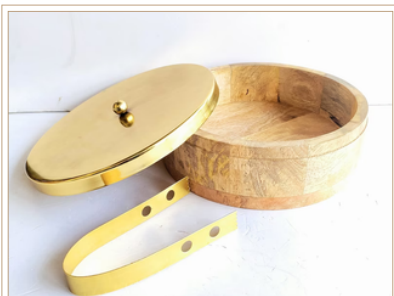

Rs. 1620 // Per Piece

**INDIAN WOODEN ROTI BOX -
BLACK LID**

Rs. 1620 // Per Piece

**INDIAN WOODEN ROTI BOX -
BIRD HANDLE LID**

Rs. 1620 // Per Piece

**INDIAN WOODEN ROTI BOX -
SHINY BRASS LID**

Rs. 1620 // 1 Piece

**HAND FACE SMALL - SET OF
3**

Rs. 540 // Set of 3

**HAND FACE MEDIUM - SET
OF 3**

Rs. 835 // Set of 3

BESTSELLING PRODUCTS

HAND FACE BIG 1

Rs. 515 // Per Piece

HAND FACE BIG 2