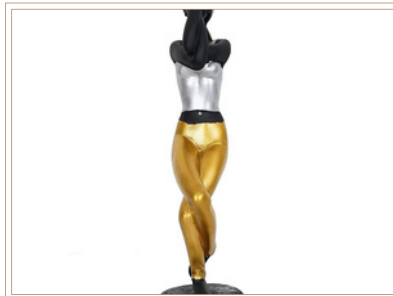

YOGA LADY MEDIUM SET OF 3

Rs. 995 // Set of 3

YOGA LADY BIG 1

Rs. 355 // Per Piece

YOGA LADY BIG 2

Rs. 355 // Per Piece

YOGA LADY BIG 3

Rs. 355 // Per Piece