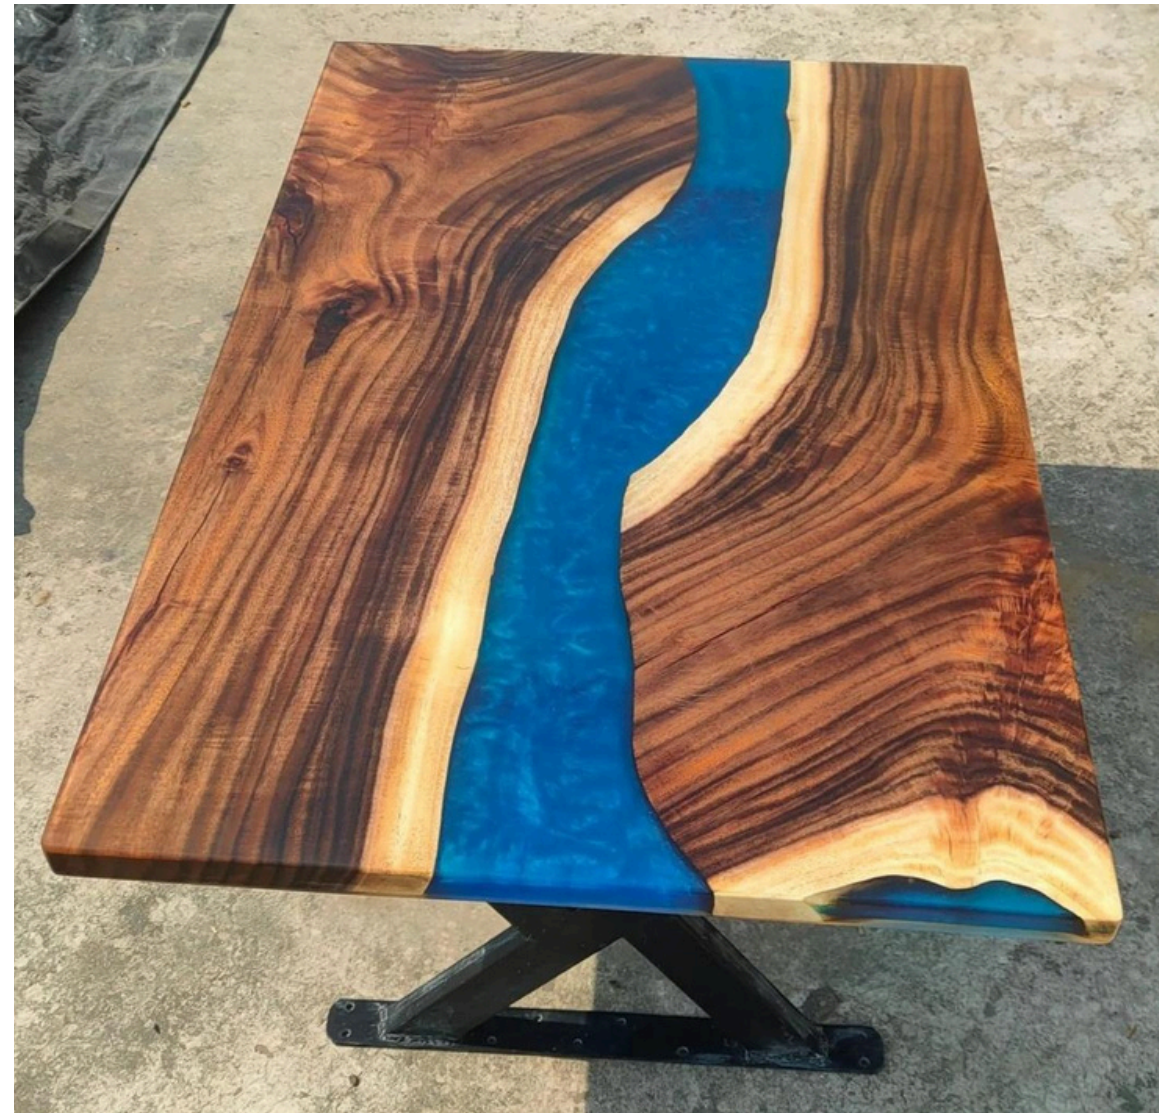

(2) SIZE (INCH):- 72x36x30

(3) Price (Only Table)- Rs. 52500

(4) Price With Chairs (Set)- Rs. 115500 (6 Seater)

Enchanted Waters Dining Table

(1) CODE-WIRF003

(2) SIZE (INCH):-72 X36X30

(3) Price- Rs. 70000