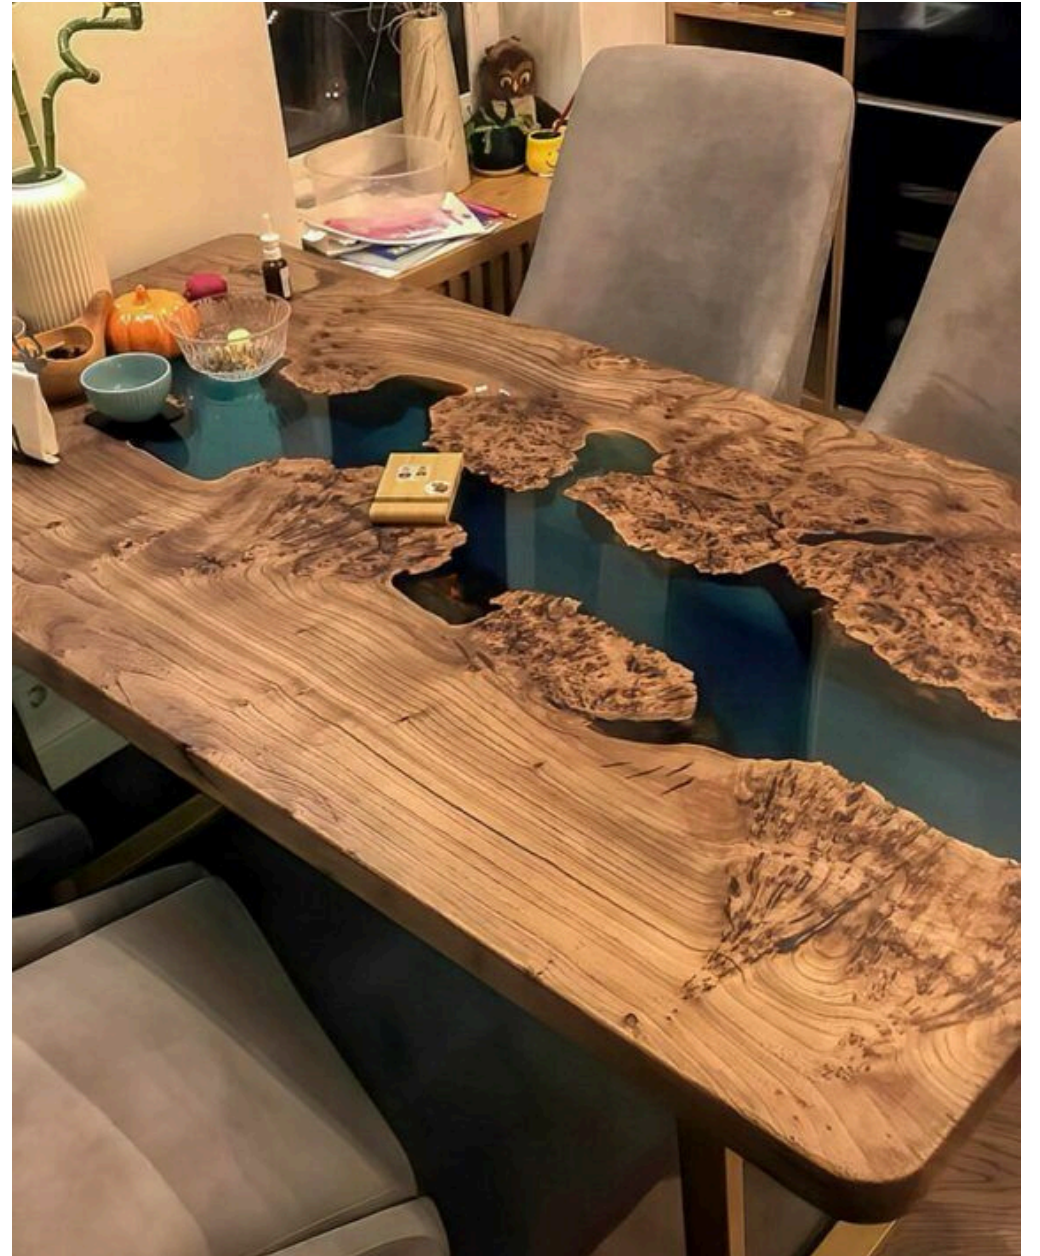

**(4) Price With Chairs (Set)- Rs.
146200**

Nebula Nook Table

(1) CODE-WIRF020

(2) SIZE (INCH):-72x36X30

(3) Price (Only Table)- Rs. 78750

Ethereal Elegance Dining Table

(1) CODE-WIRF010

(2) SIZE (INCH):-90X36X30