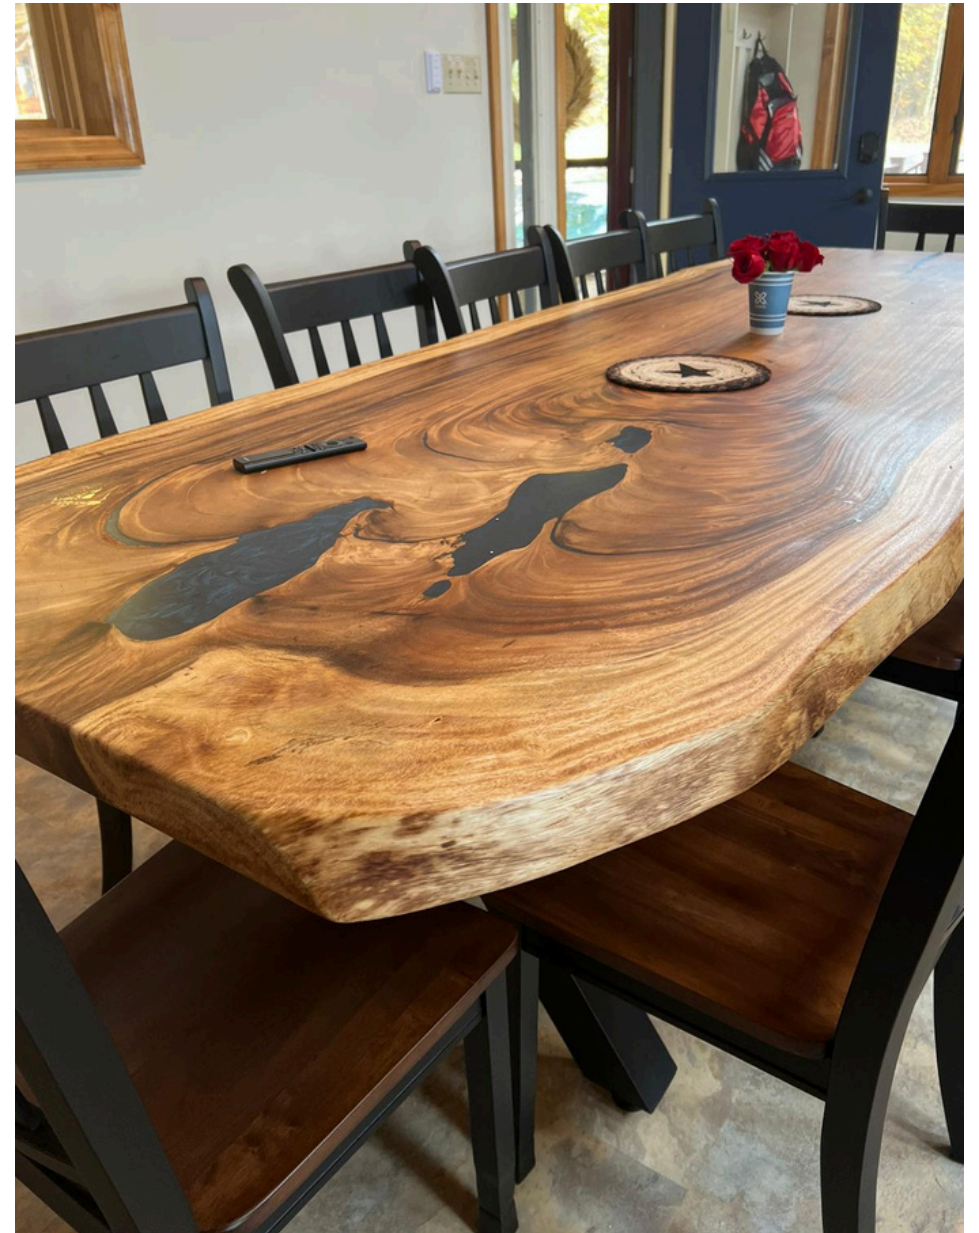

Billionaire's Pride Dining Table

(1) CODE-WIRF038

(2) SIZE (INCH):- 72x36x30

(3) Price (Only Table)- Rs. 52500

(4) Price With Chairs (Set)- Rs. 115500 (6 Seater)