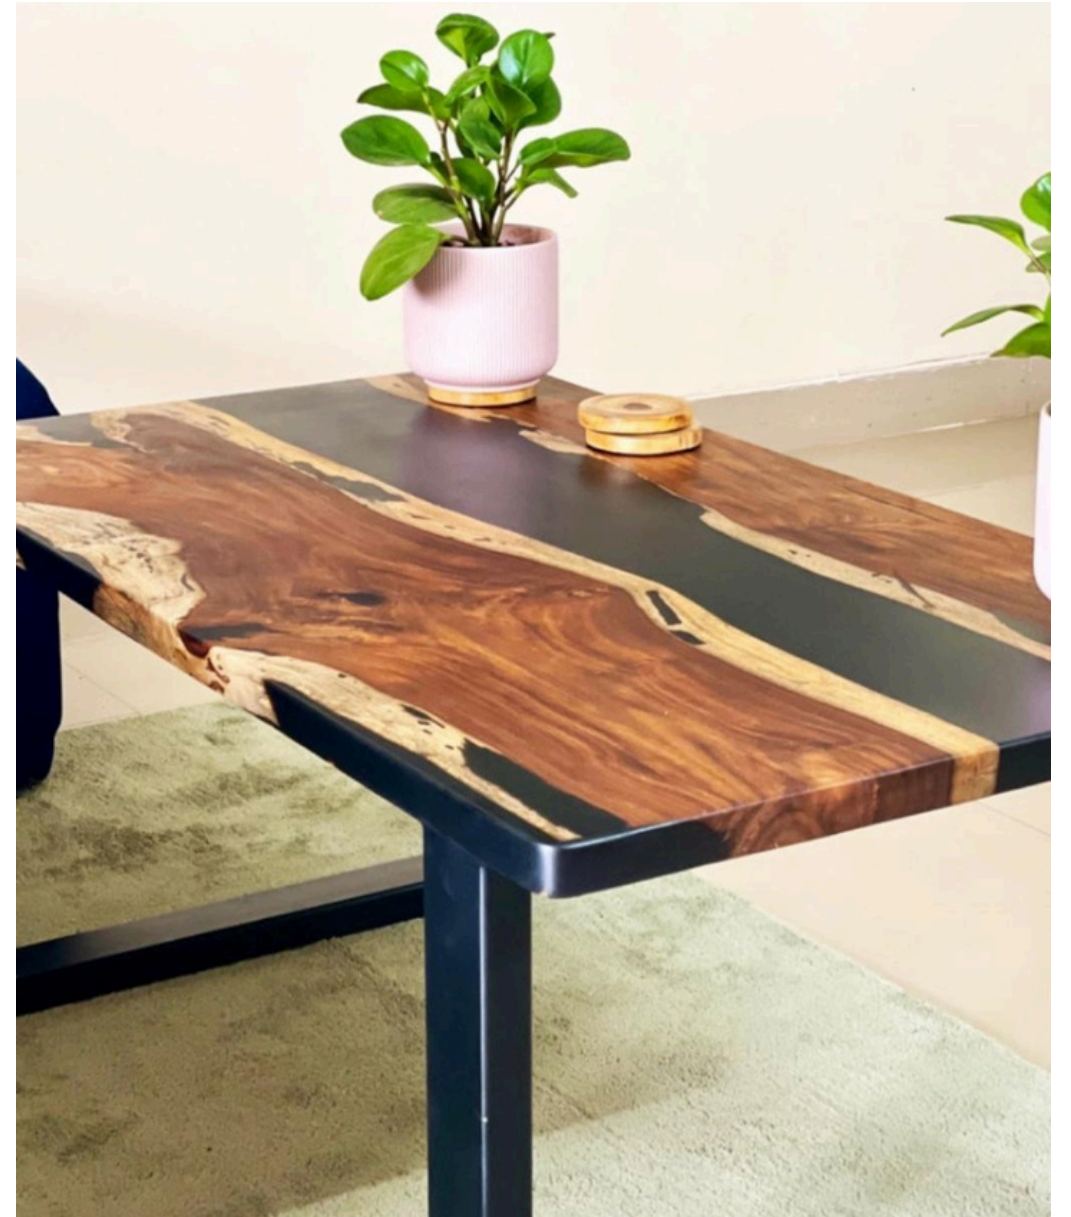

(1) CODE-WIRF032

(2) SIZE (INCH):- 60x18x32

(3) Price- Rs. 38500

(Made With Mango Wood)

Pure Elegance Table

(1) CODE-WIRF035

(2) SIZE (INCH):- 48x24x18

(3) Price- Rs. 38500