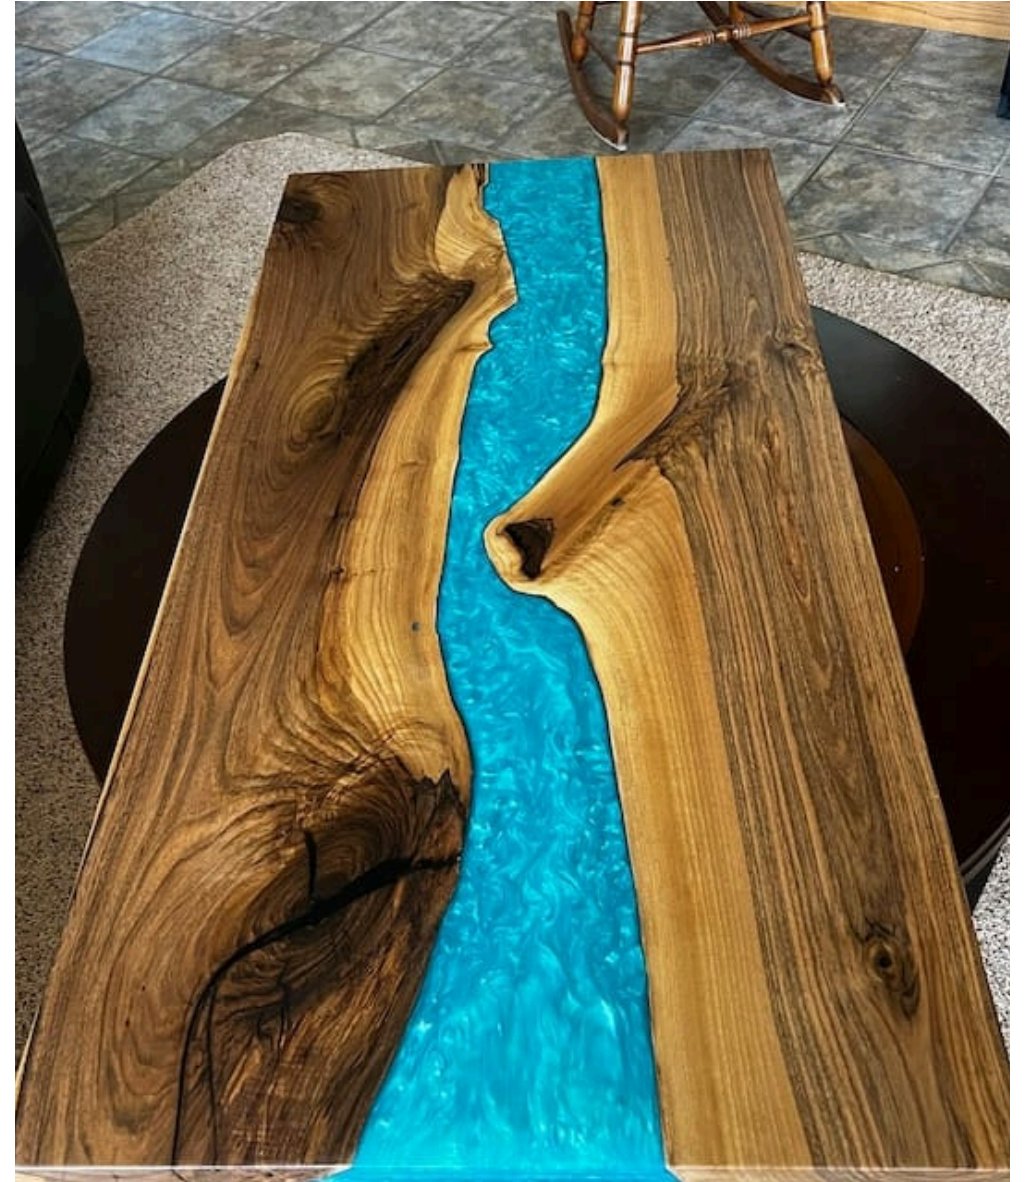

Oceanic Opulence Dining Table

(1) CODE-WIRF012

(2) SIZE (INCH):- 72X36X30

(3) Price- Rs. 75100