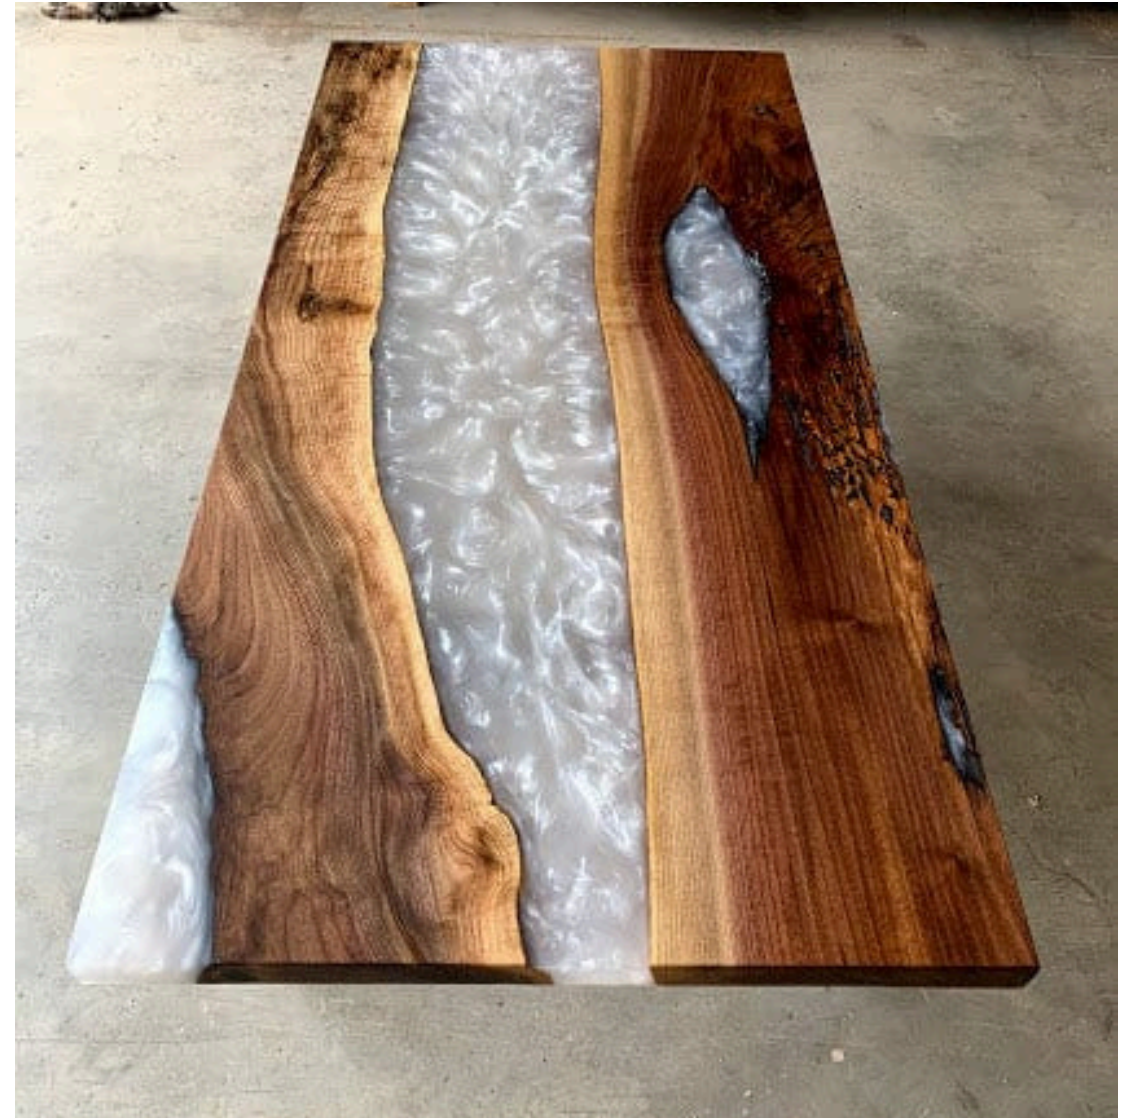

(1) CODE-WIRF014

(2) SIZE (INCH):-24X24X18

(3) Price- Rs. 13150

Moonlit Mirage Dining Table

(1) CODE-WIRF016

(2) SIZE (INCH):- 48X36X30

(3) Price- Rs. 56000

Silver Streamline Dining Table

(1) CODE-WIRF018

(2) SIZE (INCH):-72X36X30

(3) Price- Rs. 74400

Serene Shores Table

(1) CODE-WIRF024

(2) SIZE (INCH):-60x42x30

(3) Price- Rs. 68250

Dark Harmony Fusion Table