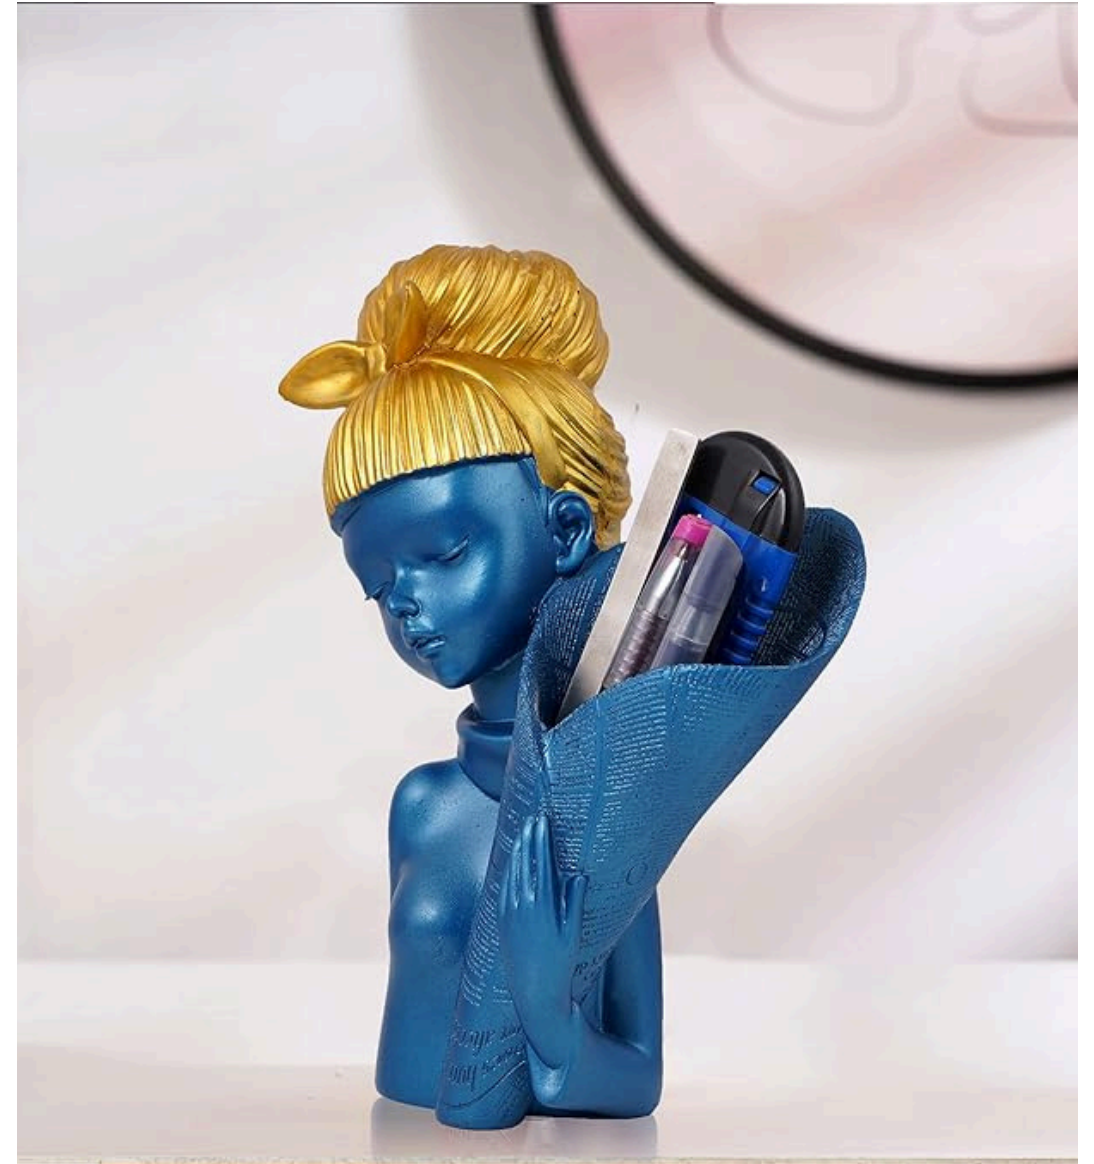

Charming Girl Organizer

(1) CODE-WIRH0196

(2) SIZE (INCH) (LXB) (9X3)

(3) Price- Rs. 1100

(4) COLOUR - BLUE & GOLDEN

Whimsical Girl Holder

(1) CODE-WIRH0197

(2) SIZE (INCH) (LXB) (9X3)