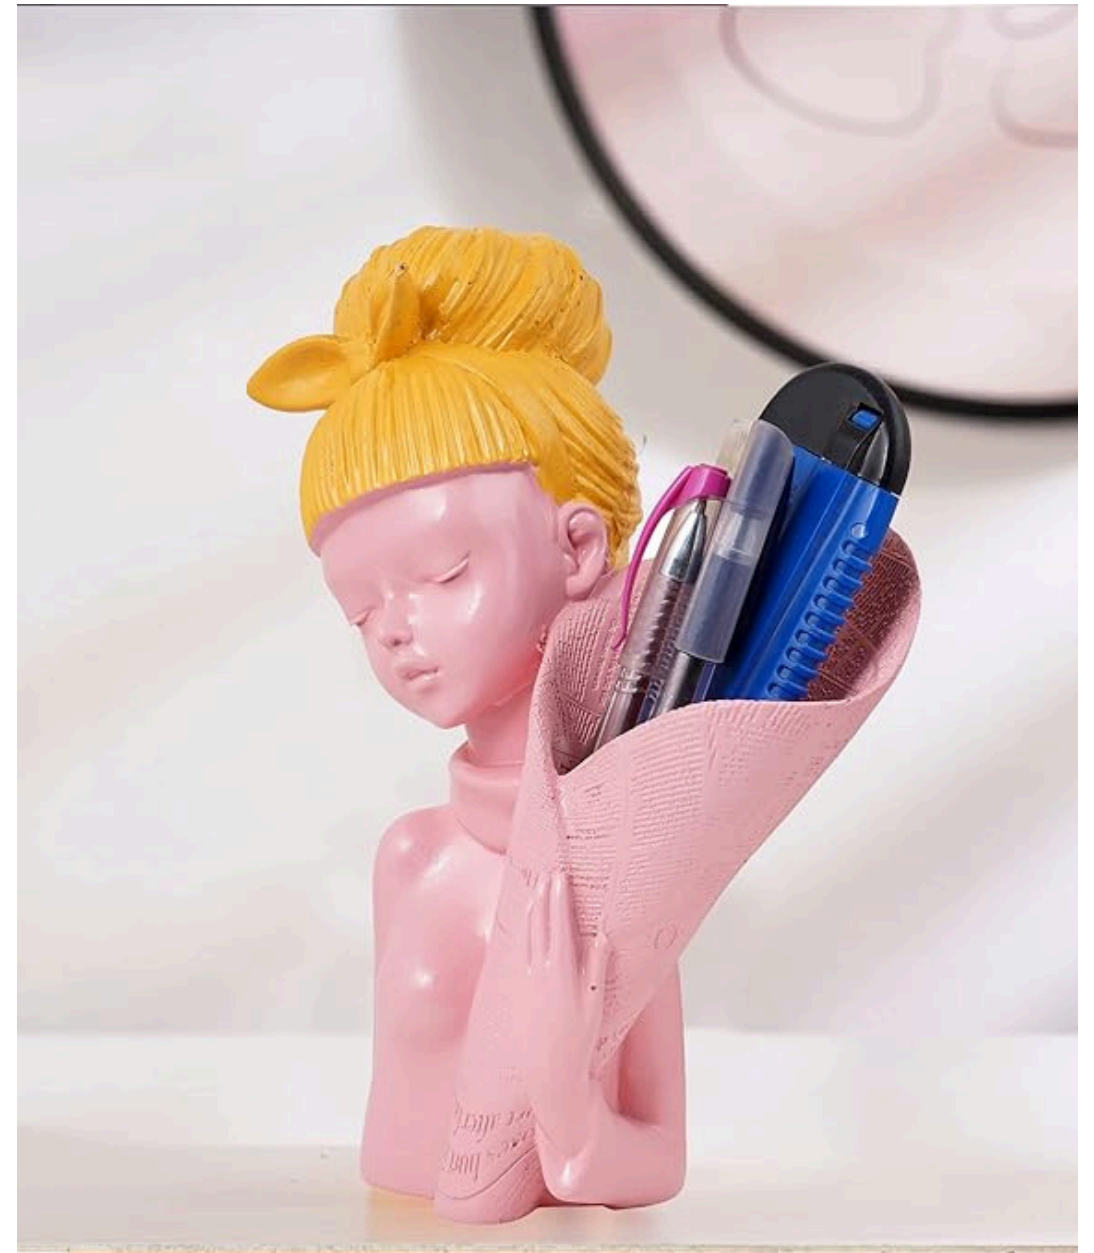

Delightful Girl Organizer

(1) CODE-WIRH0199

(2) SIZE (INCH) (LXB) (9X3)

(3) Price- Rs. 1100

(4) COLOUR - PINK & GOLDEN