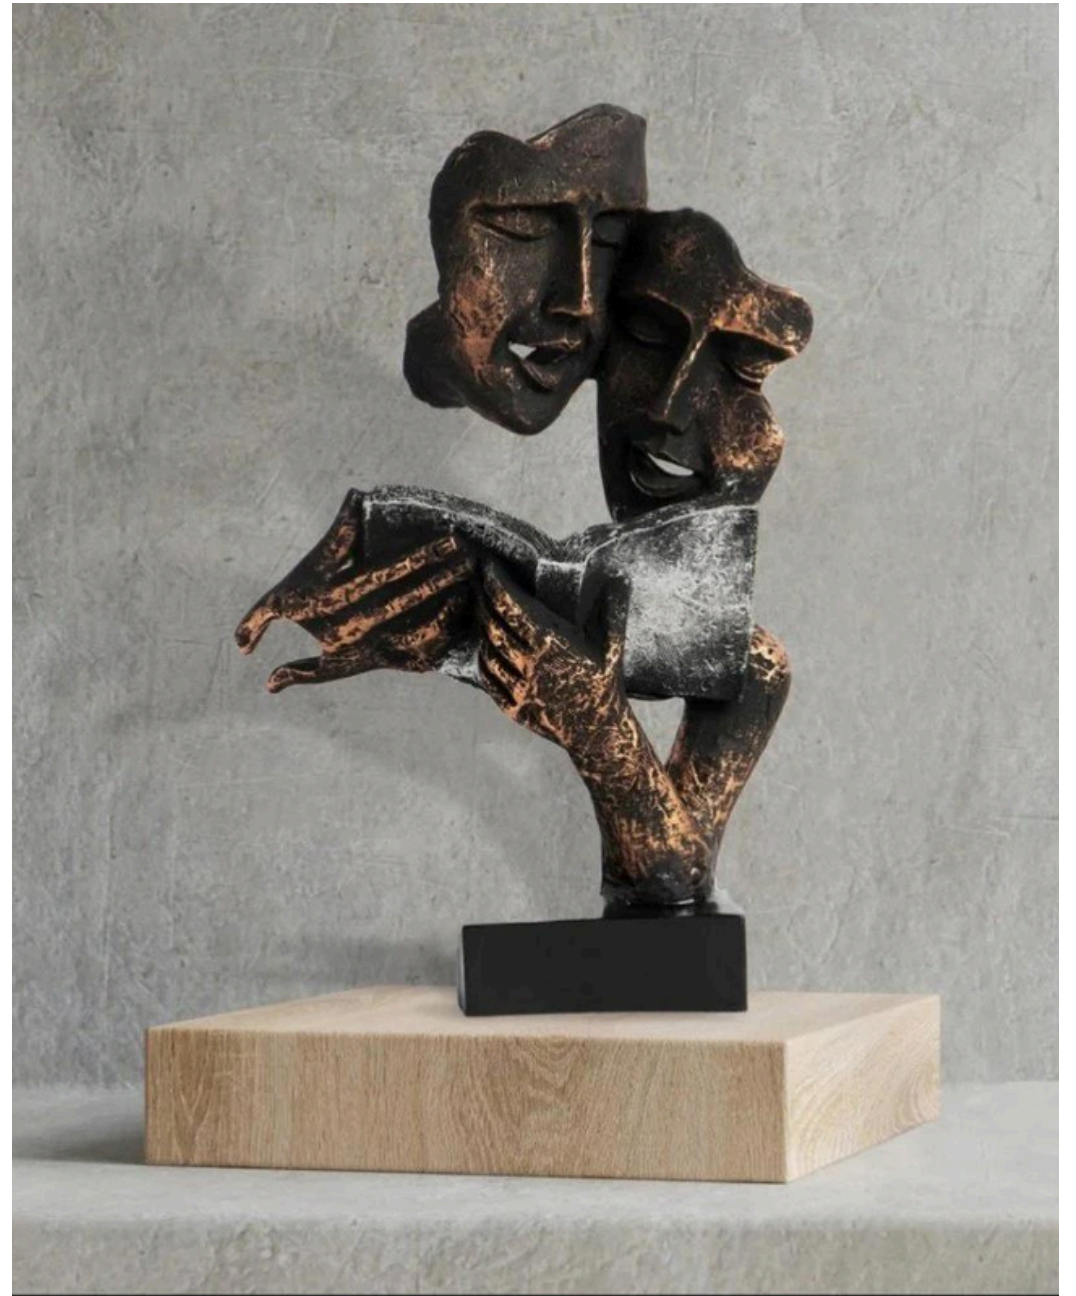

(1) CODE-WIRH0189

(2) SIZE (CENTIMETERS) (LXBXH) (20.3X10.2X33)

(3) Price- Rs. 410

(4) COLOUR - MULTICOLOUR

2 Face 1

(1) CODE-WIRH0188

(2) SIZE (CENTIMETERS) (LXBXH) (7X9X28)

(3) Price- Rs. 410