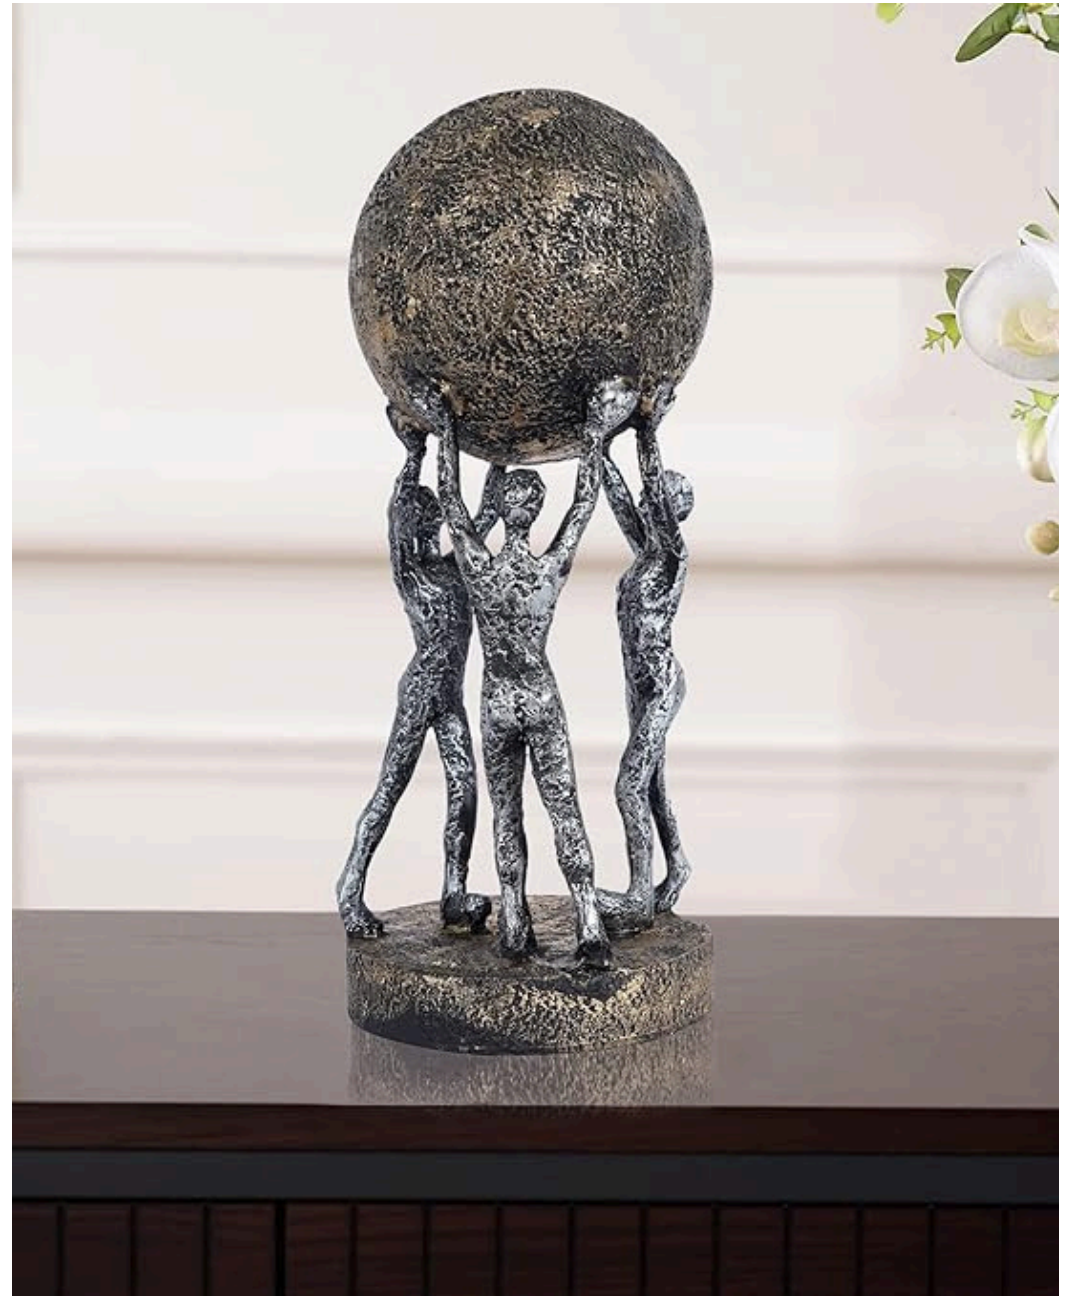

3 Men Lifting Giant Rock

(1) CODE-WIRH0192

(2) SIZE (INCH) (LXBXH) (5X5X12)

(3) Price- Rs. 560

(4) COLOUR - MULTICOLOUR