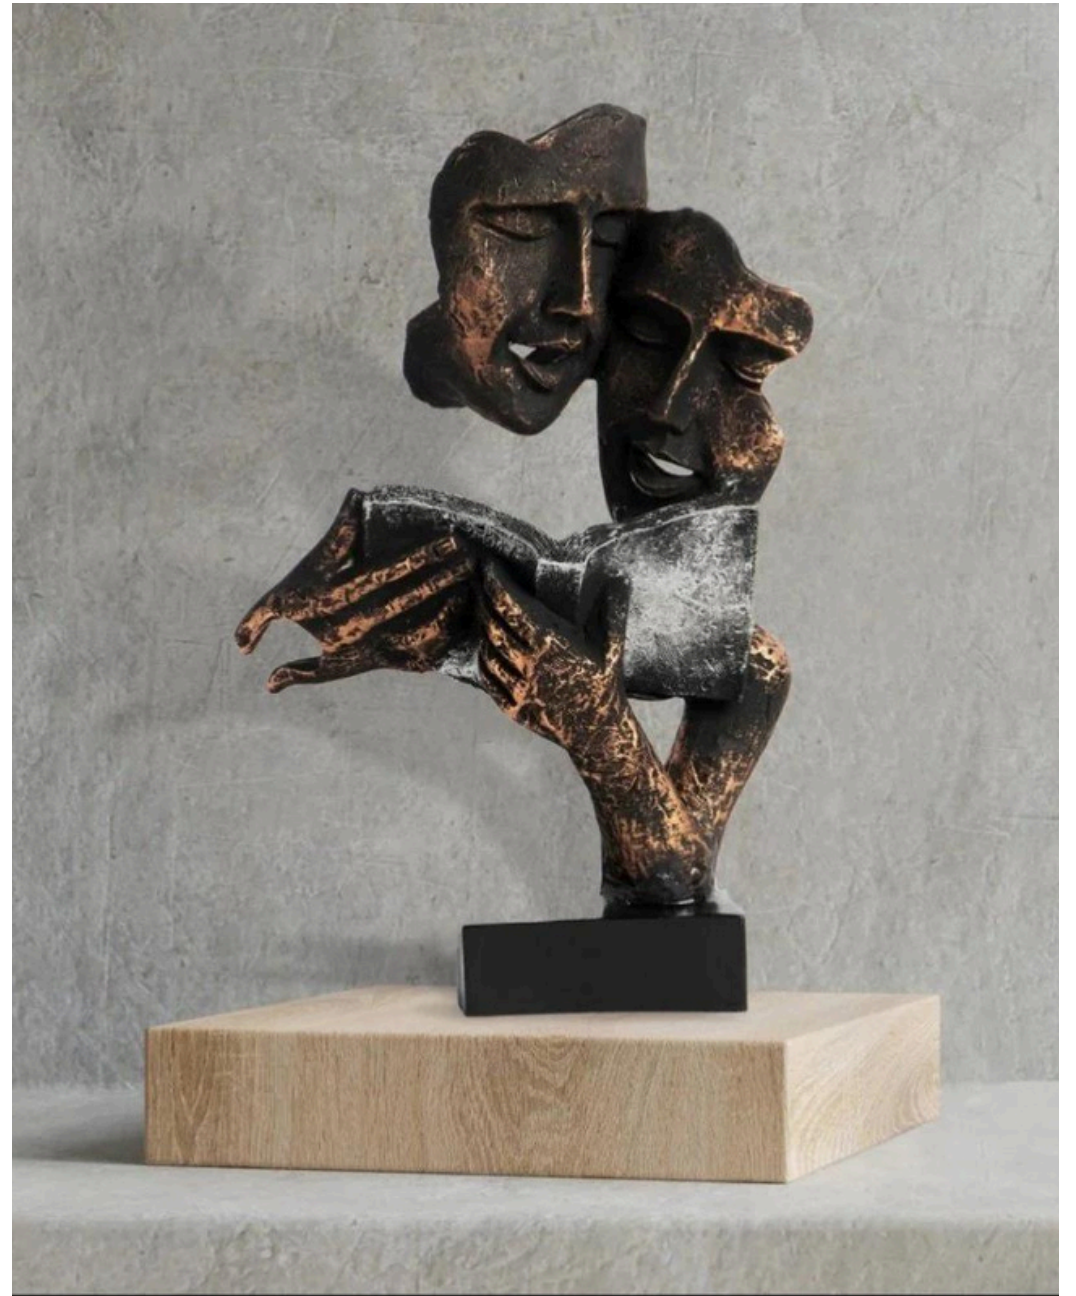

2 Face With Book

(1) CODE-WIRH0189

(2) SIZE (CENTIMETERS) (LXBXH) (20.3X10.2X33)

(3) Price- Rs. 410

(4) COLOUR - MULTICOLOUR