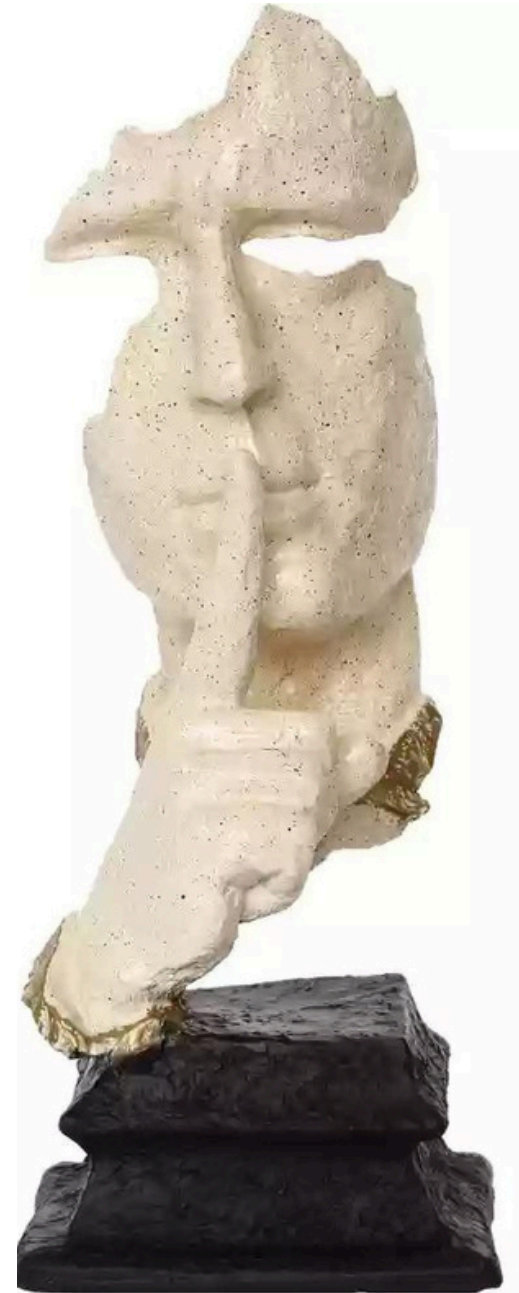

## Hand Faces (Medium)

(1) CODE-WIRH0168

(2) SIZE (CENTIMETERS) (LXWXH) (19.1X7.6X20.8)

(3) Price- Rs. 1080

(4) COLOUR - MULTICOLOUR

## Hand Faces Big (Model 1)

(1) CODE-WIRH0171

(2) SIZE (CENTIMETERS) (LXWXH) (14X13X34)

(3) Price- Rs. 655

(4) COLOUR - WHITE